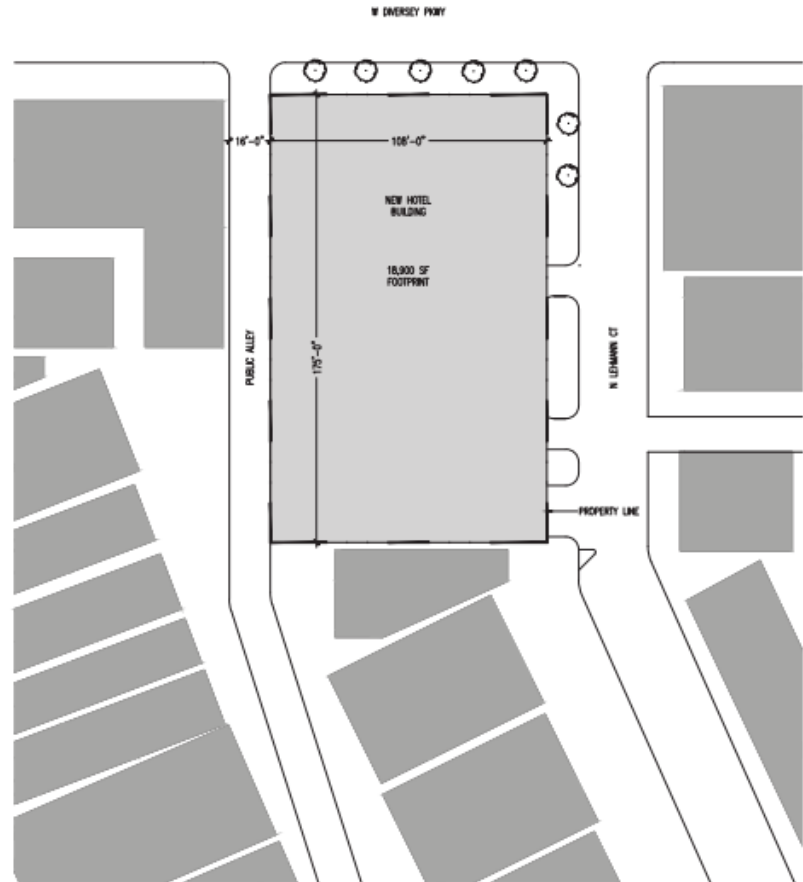

**EXISTING ZONING DISTRICT**  
**BT-2**  
**FAR 2.2**  
**ON A PEDESTRIAN RETAIL STREET**

**PROPOSED FAR**  
**LOT AREA: 175 x 106 = 18,900 SF**  
**PROPOSED BUILDING AREA: 93,815 SF**  
**PROPOSED FAR: 4.97**

**REQUIRED PARKING**  
**NO PARKING REQUIRED FOR THE FIRST 35,000 SF OR LOT AREA X 2,**  
**WHICHEVER IS GREATER, THEN 133 SPACES PER 1,000 SF**  
**LOT AREA X 2 = 37,800 SF**  
**FAR 0.5F - 37,800 SF = 68,015 SF**  
**(58,015/1,000) X 133 = 75**  
**REQUIRED: 75**  
**PROPOSED: 75**

**AXONOMETRIC VIEW**  
 SCALE: NOT TO SCALE

**SITE PLAN**  
 SCALE: 1/32" = 1'-0"

**LVM Group**  
 601 W. Diversey Parkway  
 Chicago, IL 60614

**The Inn at Lincoln Park**  
 Hampton Inn

**ASK-057.2**  
 Issued: July 27, 2015

**GROUND FLOOR** ⊕  
SCALE: 1/16" = 1'-0"

- LEGEND:**
- RETAIL
  - PUBLIC AREAS
  - BACK OF HOUSE

**SECOND - FOURTH FLOORS: PARKING** ⊕  
SCALE: 1/16" = 1'-0"

**LVM Group**  
601 W. Diversey Parkway  
Chicago, IL 60614