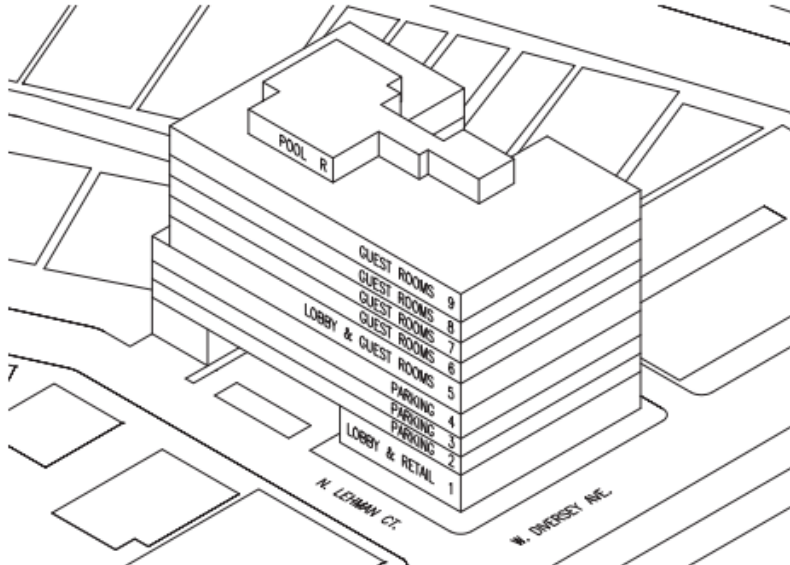

EXISTING ZONING DISTRICT
BT-2
FAR 2.2
ON A PEDESTRIAN RETAIL STREET

PROPOSED FAR
LOT AREA: 175 x 106 = 18,900 SF
PROPOSED BUILDING AREA: 93,815 SF
PROPOSED FAR: 4.97

REQUIRED PARKING
NO PARKING REQUIRED FOR THE FIRST 35,000 SF OR LOT AREA X 2,
WHICHEVER IS GREATER, THEN 133 SPACES PER 1,000 SF
LOT AREA X 2 = 37,800 SF
FAR 0.5F - 37,800 SF = 68,015 SF
(58,015/1,000) X 133 = 75
REQUIRED: 75
PROPOSED: 75

BUILDING SUMMARY OPTION 1			
FLOOR	BUILDING	FAR GSF	ROOMS
LL	11119	0	0
1	15887	11119	0
2	18900	153	0
3	18900	153	0
4	18900	153	0
5	16256	16256	11
6	15541	15541	33
7	15541	15541	33
8	15541	15541	33
9	15541	15541	33
10	3817	3817	0
TOTAL	165,743	93,815	143
TOTAL ROOMS			143

Hampton Inn Room Matrix							
Room Type	SF	4th	5th	6th	7th	8th	Total
King	331	9	9	9	9	9	45
Double Queen	320	1	20	20	20	20	81
King Sofa	373	0	2	2	2	2	8
Acc. King	373	0	1	1	1	1	4
Acc. Double Queen	456	0	0	1	1	1	3
Acc. King Sofa	456	1	1	0	0	0	2
Total		11	33	33	33	33	143

AXONOMETRIC VIEW
SCALE: NOT TO SCALE