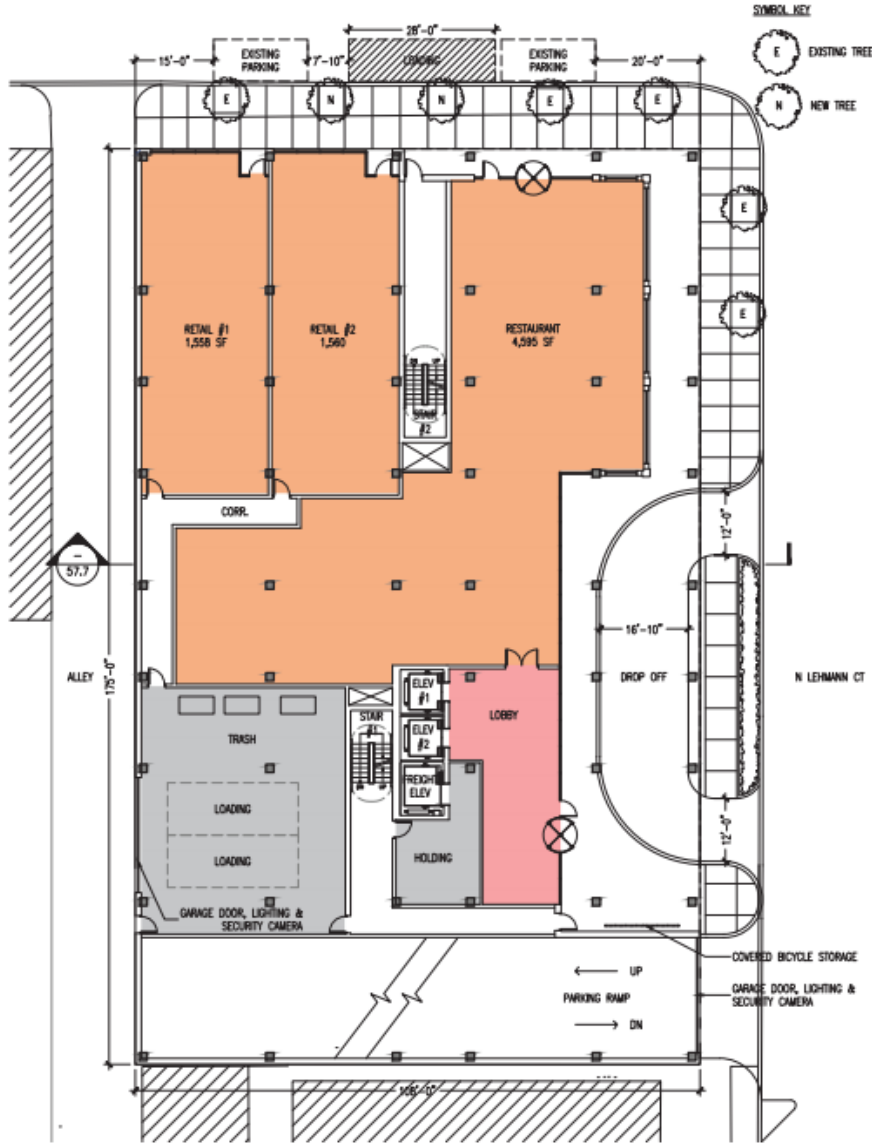

**EXISTING ZONING DISTRICT**  
**BT-2**  
**FAR 2.2**  
**ON A PEDESTRIAN RETAIL STREET**

**PROPOSED FAR**  
**LOT AREA: 175 x 106 = 18,900 SF**  
**PROPOSED BUILDING AREA: 93,815 SF**  
**PROPOSED FAR: 4.97**

**AXONOMETRIC VIEW**  
 SCALE: NOT TO SCALE

**SITE PLAN**  
 SCALE: 1/32" = 1'-0"

**LVM Group**  
 601 W. Diversey Parkway  
 Chicago, IL 60614

**The Inn at Lincoln Park**  
 Hampton Inn

**ASK-057.2**  
 Issued: July 27, 2015

**GROUND FLOOR** ⊕  
SCALE: 1/16" = 1'-0"

- LEGEND:**
- RETAIL
  - PUBLIC AREAS
  - BACK OF HOUSE

**SECOND - FOURTH FLOORS: PARKING** ⊕  
SCALE: 1/16" = 1'-0"

**LVM Group**  
601 W. Diversey Parkway  
Chicago, IL 60614

**FIFTH FLOOR**

SCALE: 1/16" = 1'-0"

**SIXTH FLOOR**

SCALE: 1/16" = 1'-0"

**LVM Group**  
 601 W. Diversey Parkway  
 Chicago, IL 60614

**The Inn at Lincoln Park**

---

Hampton Inn