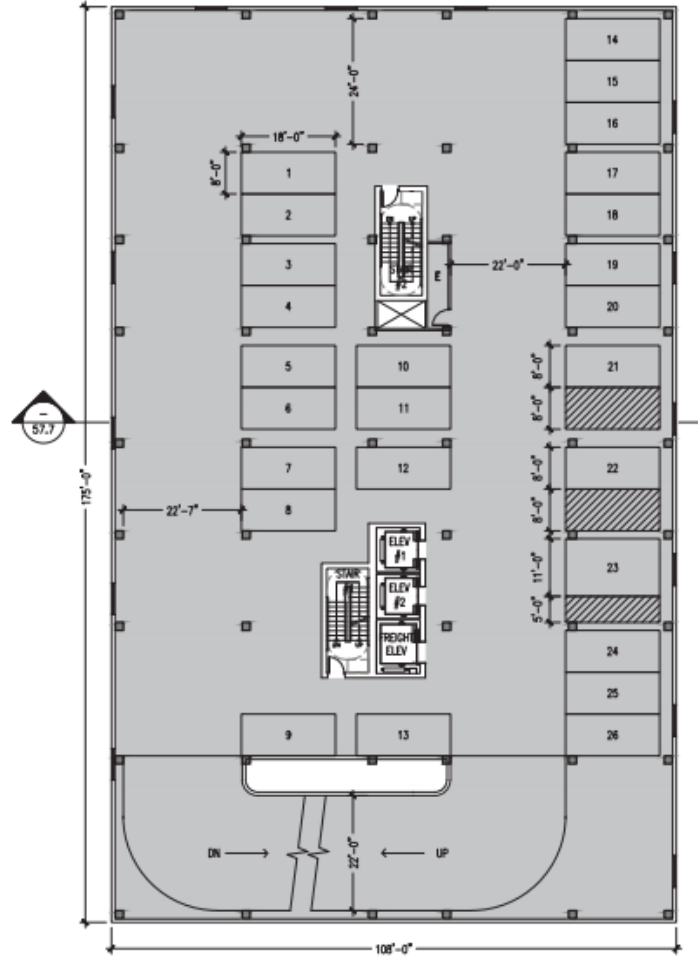

**EXISTING ZONING DISTRICT**  
**BT-2**  
**FAR 2.2**  
**ON A PEDESTRIAN RETAIL STREET**

**PROPOSED FAR**  
**LOT AREA: 175 x 106 = 18,900 SF**  
**PROPOSED BUILDING AREA: 93,815 SF**  
**PROPOSED FAR: 4.97**

**AXONOMETRIC VIEW**  
 SCALE: NOT TO SCALE

**SITE PLAN**  
 SCALE: 1/32" = 1'-0"

**LVM Group**  
 601 W. Diversey Parkway  
 Chicago, IL 60614

**The Inn at Lincoln Park**  
 Hampton Inn

**ASK-057.2**  
 Issued: July 27, 2015

**GROUND FLOOR** ⊕  
SCALE: 1/16" = 1'-0"

- LEGEND:**
- RETAIL
  - PUBLIC AREAS
  - BACK OF HOUSE

**SECOND - FOURTH FLOORS: PARKING** ⊕  
SCALE: 1/16" = 1'-0"

**LVM Group**  
601 W. Diversey Parkway  
Chicago, IL 60614

**FIFTH FLOOR**

SCALE: 1/16" = 1'-0"

**SIXTH FLOOR**

SCALE: 1/16" = 1'-0"

**LVM Group**  
 601 W. Diversey Parkway  
 Chicago, IL 60614

**The Inn at Lincoln Park**

---

Hampton Inn