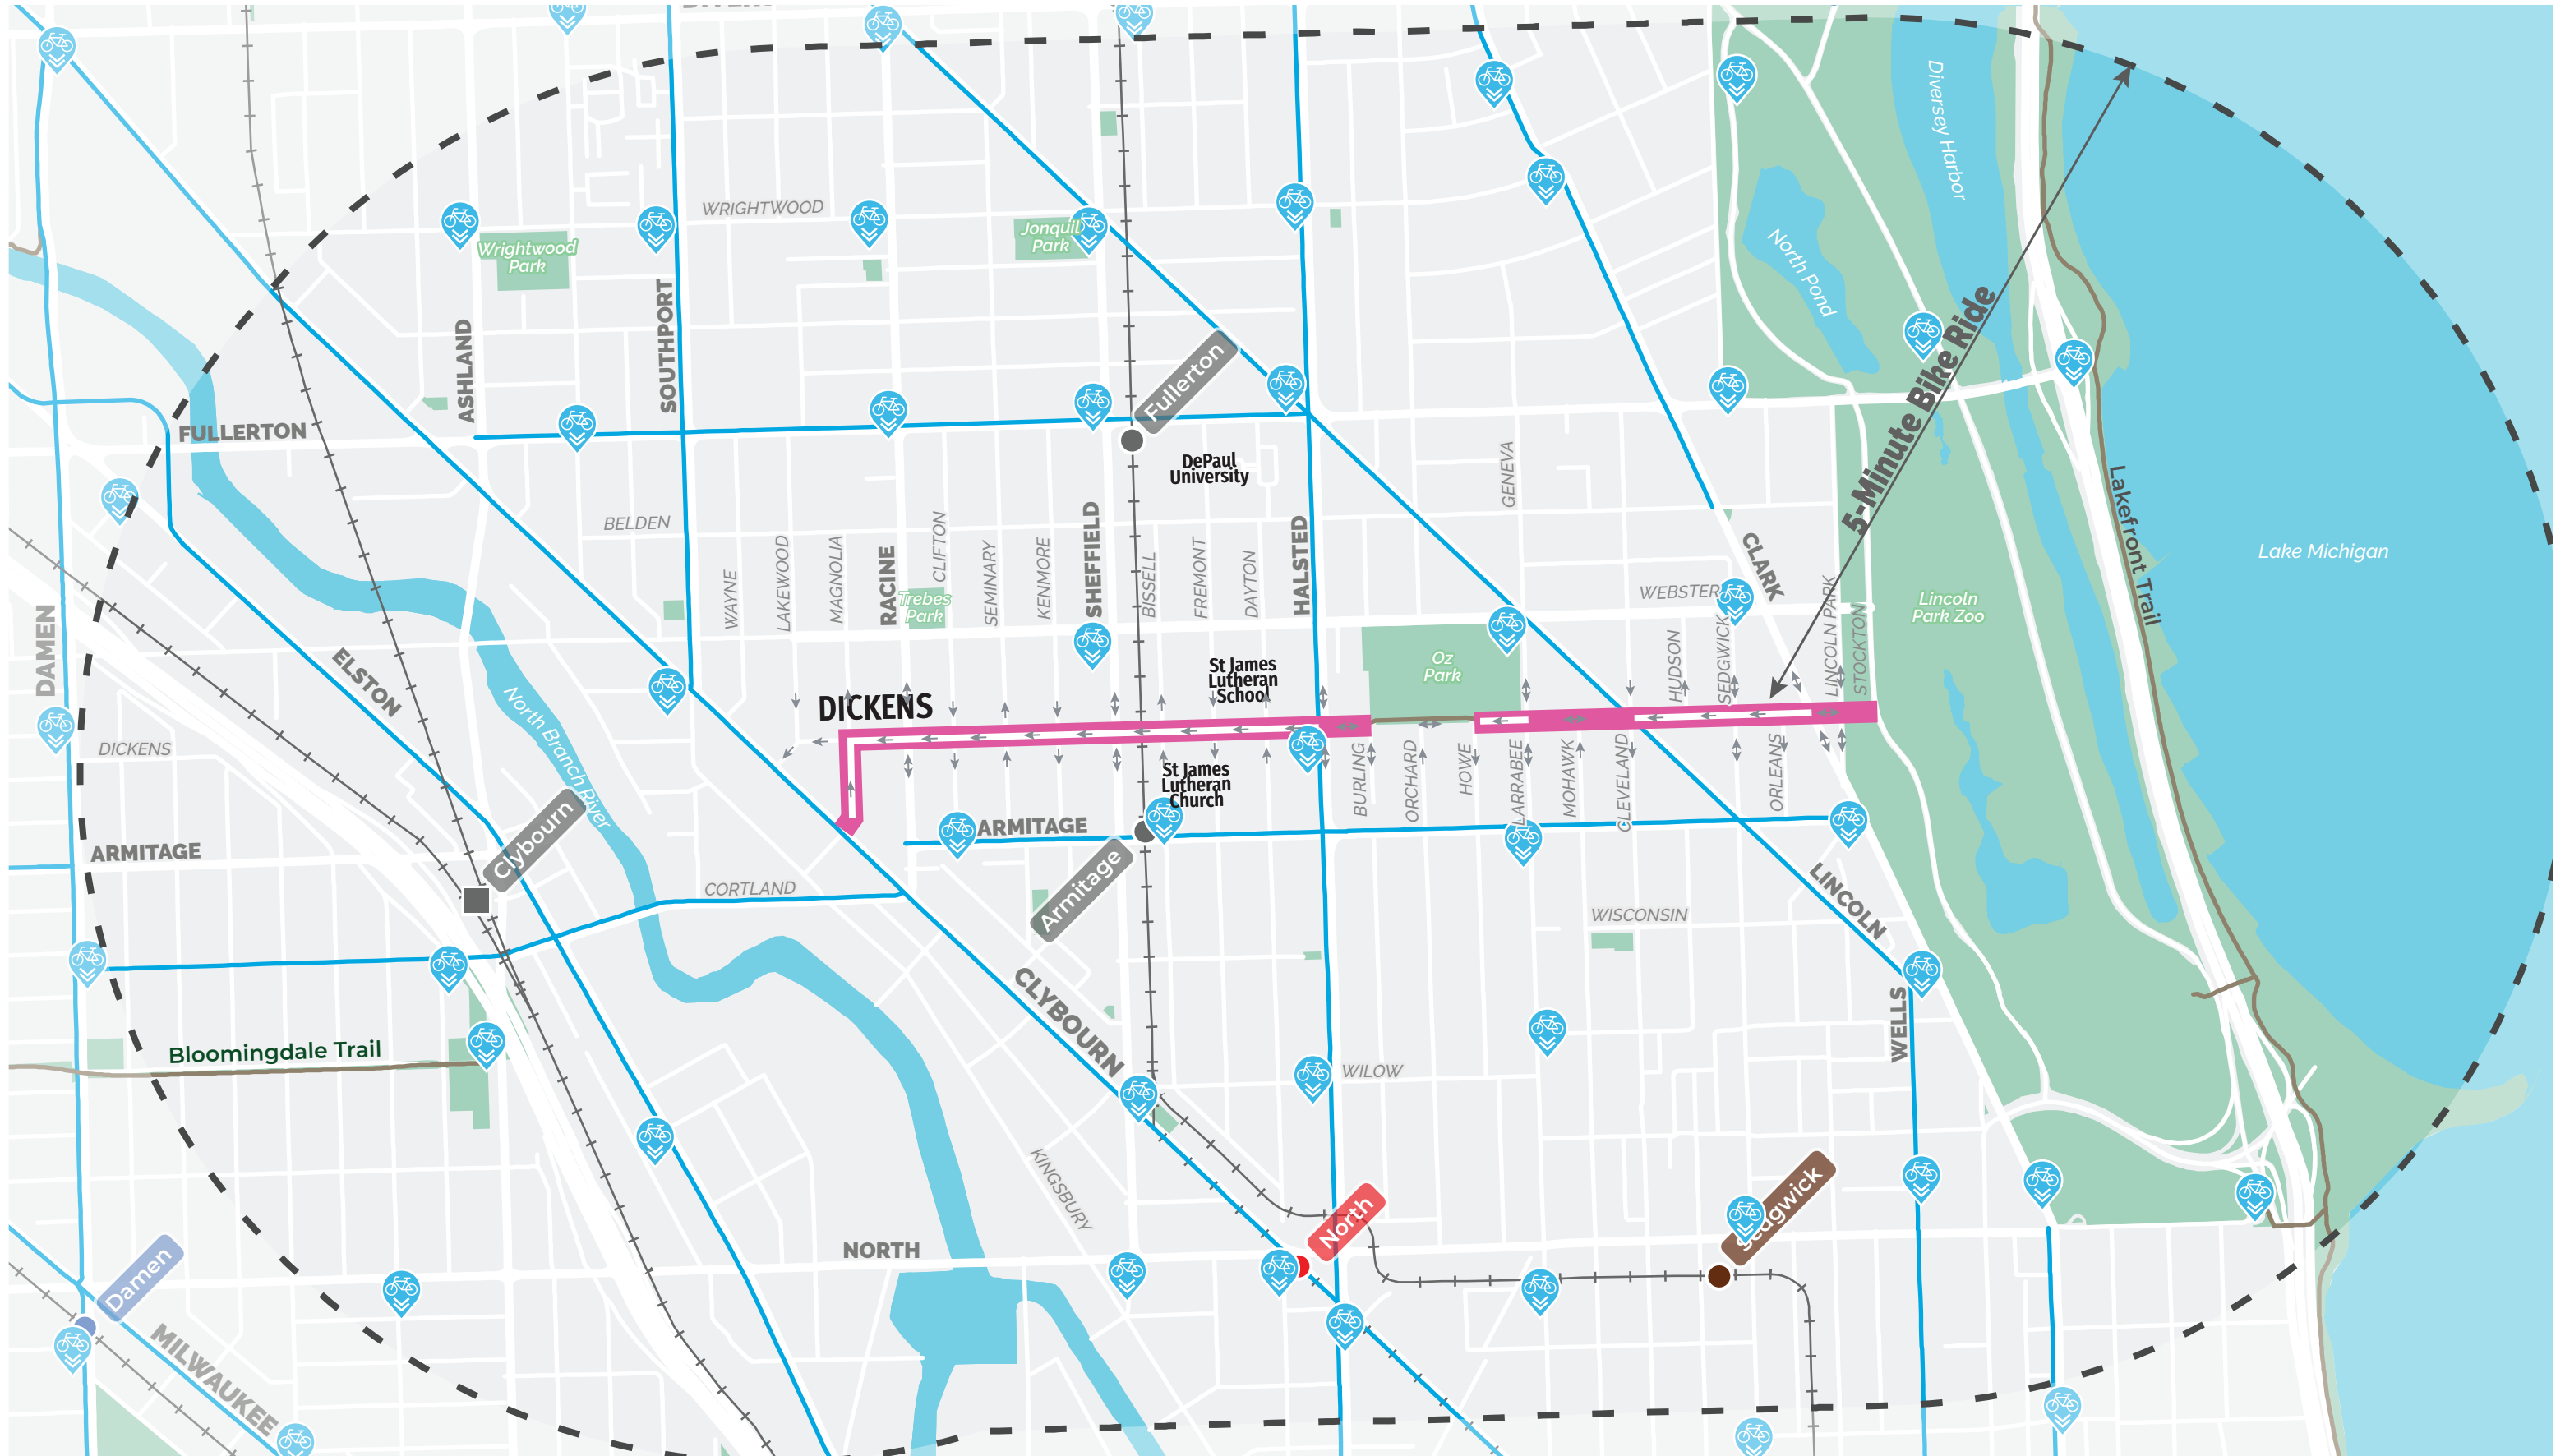

DICKENS AVENUE NEIGHBORHOOD GREENWAY

Clybourn to Lincoln Park W

43rd Ward - Alderman Smith

LEGEND

- Proposed Routing
- Contraflow Lane
- Existing Bikeway
- Divvy Station